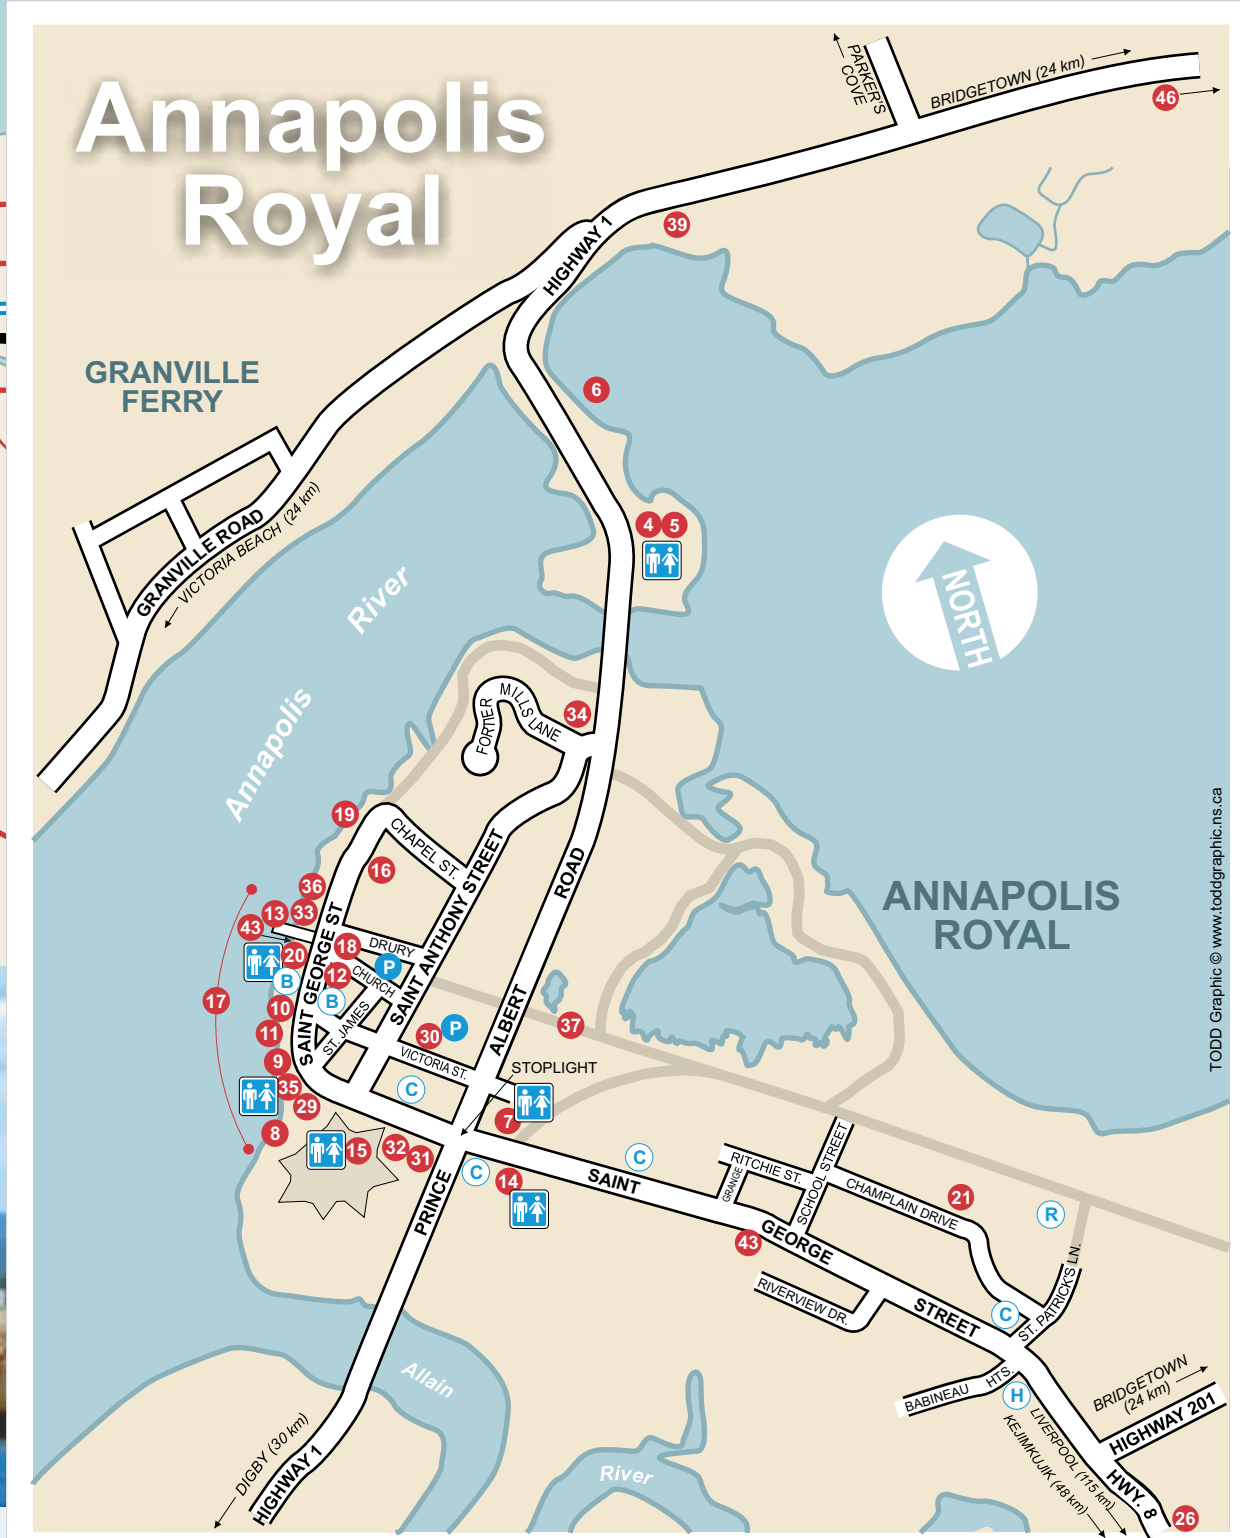

© Explorer Communications 2018

Things To See and Do

- 1 Delaps Cove Wilderness Trail
- 2 Port-Royal National Historic Site
- 3 North Hills Museum
- 4 Tidal Power Station
- 5 Visitor Information Centre
- 6 Boat Launch, Dock & Sport Fishing
- 7 ArtsPlace
- 8 Queen's-Kings Wharf
- 9 Oqwa'titek Amphitheatre
- 10 Lighthouse
- 11 Scenic Boardwalk
- 12 Sinclair Inn Museum
- 13 Wharf
- 14 Historic Gardens
- 15 Fort Anne National Historic Site
- 16 O'Dell House Museum
- 17 Waterfront Shopping District
- 18 Farmers & Traders Market

Points d'intérêts

- 19 Mohawk Fort 1712 Monument
- 20 King's Theatre
- 21 Swimming Pool & Tennis Courts
- 22 Grist Mill
- 23 Fort View Golf Course
- 24 Upper Clements Parks
- 25 St. Edward's Church
- 26 Still Fired Distilleries
- 27 Mickey Hill Pocket Wilderness
- 28 Kejimikujik National Park
- 29 Town Hall
- 30 Post Office
- 31 Court House
- 32 Garrison Graveyard
- 33 Boat Haul Up
- 34 Fire Station
- 35 Library
- 36 Grant Potter Children's Playground
- 37 Skateboard Park & French Basin Trail
- 38 Melanson Settlement N. H. S.
- 39 Kayak Annapolis Royal
- 40 Victoria Beach
- 41 Tupperville School Museum
- 42 Whale Watching
- 43 Boat Building
- 44 Raven Haven Beachside Family Park
- 45 Gael Tours
- 46 Oaklawn Farm Zoo
- 47 Annapolis Basin Conference Centre
- 48 Casa Nova Fine Beverages
- 49 Lunn's Mill Beer Company

- B Bank
- C Church
- H Community Health Centre
- R Recreation
- P Parking
- Washrooms

Visitor Info Centre & Tidal Power Plant

Annapolis Royal

Port-Royal Habitation NHS

O'Dell House Museum

Candlelight Graveyard Tours

ARTSPPLACE

Historic Walking Tours & Lighthouse

Historic Gardens

Sinclair Inn Museum

Fort Anne National Historic Site

Farmers and Traders Market

King's Theatre