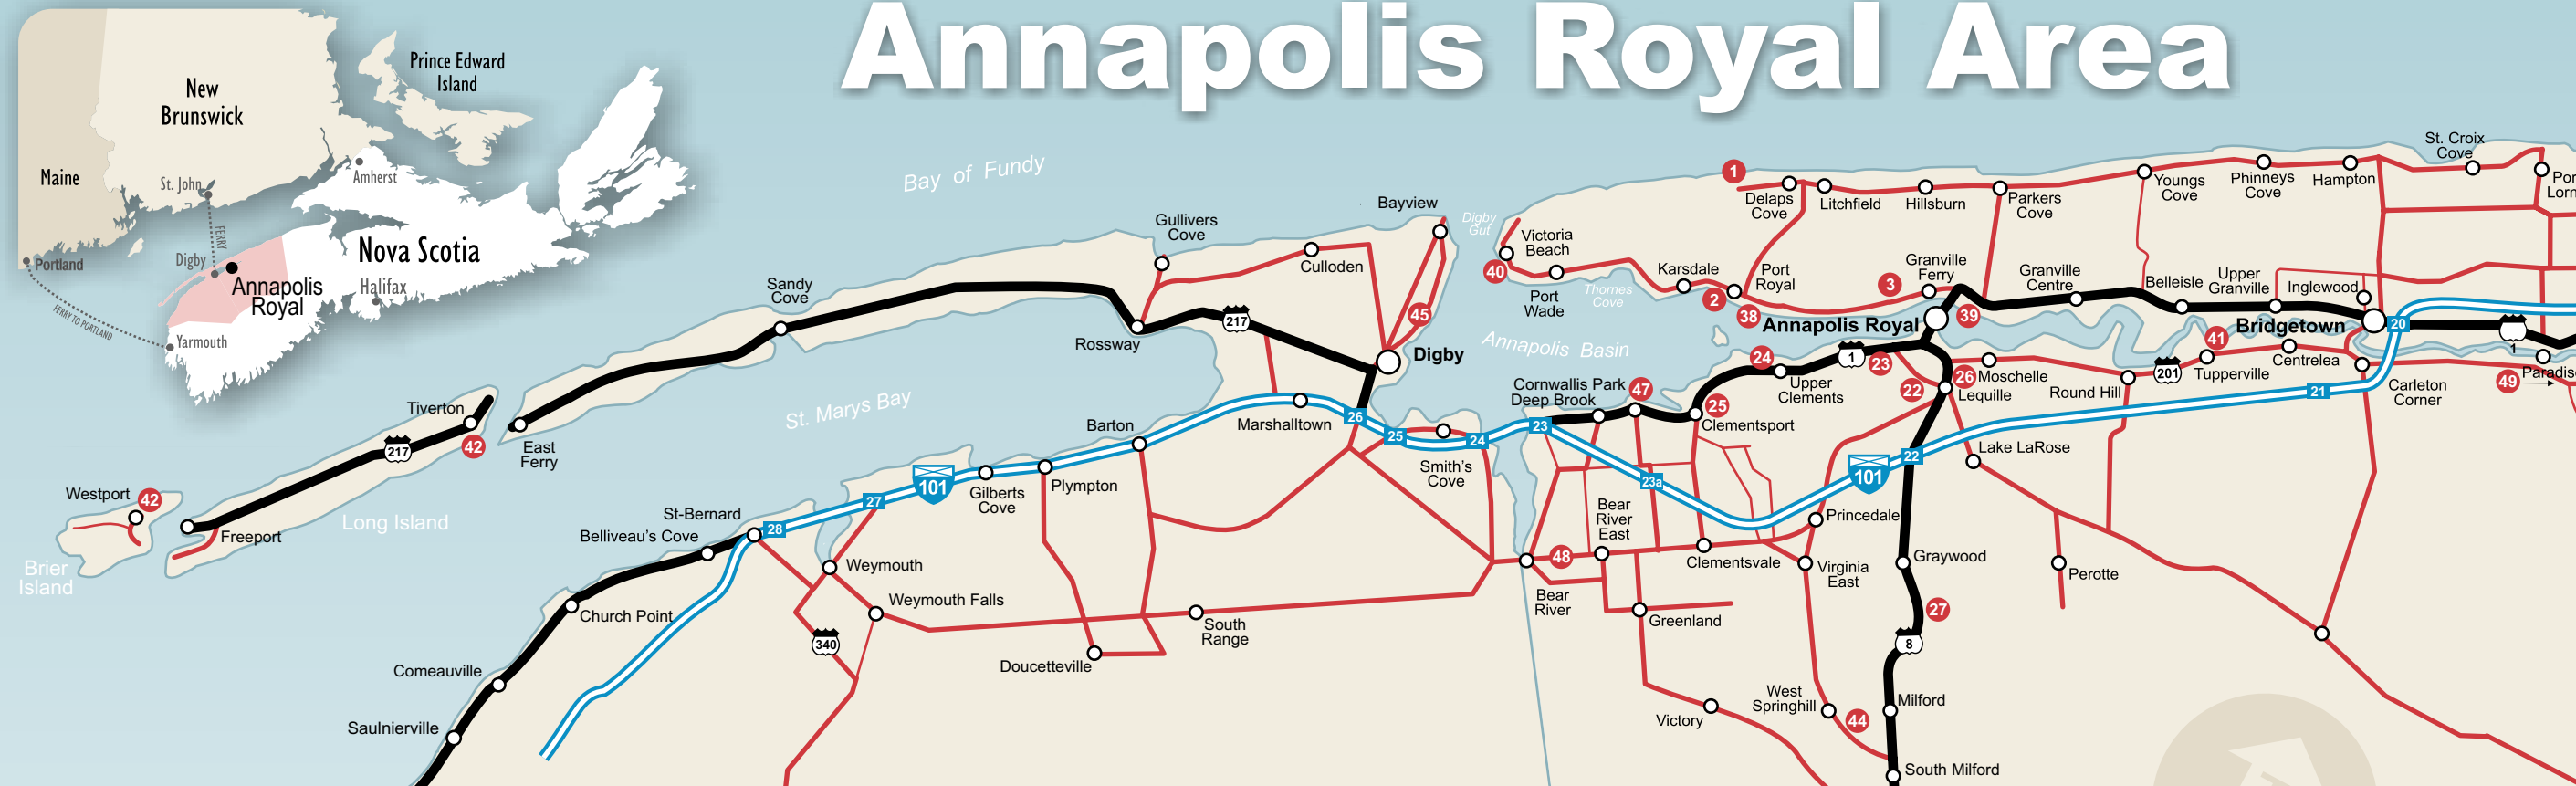

Annapolis Royal Area

EXPLORER

Serving the Annapolis Royal Area since 1995

Published Annually By
EXPLORER COMMUNICATIONS

For Visitor Information Contact Town Hall
P. O. Box 310, Annapolis Royal, Nova Scotia
Canada B0S 1A0
Telephone: (902) 532-2043
Fax: (902) 532-7443
www.annapolisroyal.com

Durline Melanson Editor
Alan Melanson Historian
Don & Jeannie Allen, Peter Wyman
Explorer Consultants

To Advertise Ph: (902) 532-3034, Fax: 532-2911
explorer@ExploreAnnapolisRoyal.com
www.ExploreAnnapolisRoyal.com

© Explorer Communications 2018

Things To See and Do

- 1 Delaps Cove Wilderness Trail
- 2 Port-Royal National Historic Site
- 3 North Hills Museum
- 4 Tidal Power Station
- 5 Visitor Information Centre
- 6 Boat Launch, Dock & Sport Fishing
- 7 ArtsPlace
- 8 Queen's-Kings Wharf
- 9 Oqwa'titek Amphitheatre
- 10 Lighthouse
- 11 Scenic Boardwalk
- 12 Sinclair Inn Museum
- 13 Wharf
- 14 Historic Gardens
- 15 Fort Anne National Historic Site
- 16 O'Dell House Museum
- 17 Waterfront Shopping District
- 18 Farmers & Traders Market

Points d'intérêts

- 19 Mohawk Fort 1712 Monument
- 20 King's Theatre
- 21 Swimming Pool & Tennis Courts
- 22 Grist Mill
- 23 Fort View Golf Course
- 24 Upper Clements Parks
- 25 St. Edward's Church
- 26 Still Fired Distilleries
- 27 Mickey Hill Pocket Wilderness
- 28 Kejimikujik National Park
- 29 Town Hall
- 30 Post Office
- 31 Court House
- 32 Garrison Graveyard
- 33 Boat Haul Up
- 34 Fire Station
- 35 Library
- 36 Grant Potter Children's Playground
- 37 Skateboard Park & French Basin Trail
- 38 Melanson Settlement N. H. S.
- 39 Kayak Annapolis Royal
- 40 Victoria Beach
- 41 Tupperville School Museum
- 42 Whale Watching
- 43 Boat Building
- 44 Raven Haven Beachside Family Park
- 45 Gael Tours
- 46 Oaklawn Farm Zoo
- 47 Annapolis Basin Conference Centre
- 48 Casa Nova Fine Beverages
- 49 Lunn's Mill Beer Company

- B Bank
- C Church
- H Community Health Centre
- R Recreation
- P Parking
- Washrooms