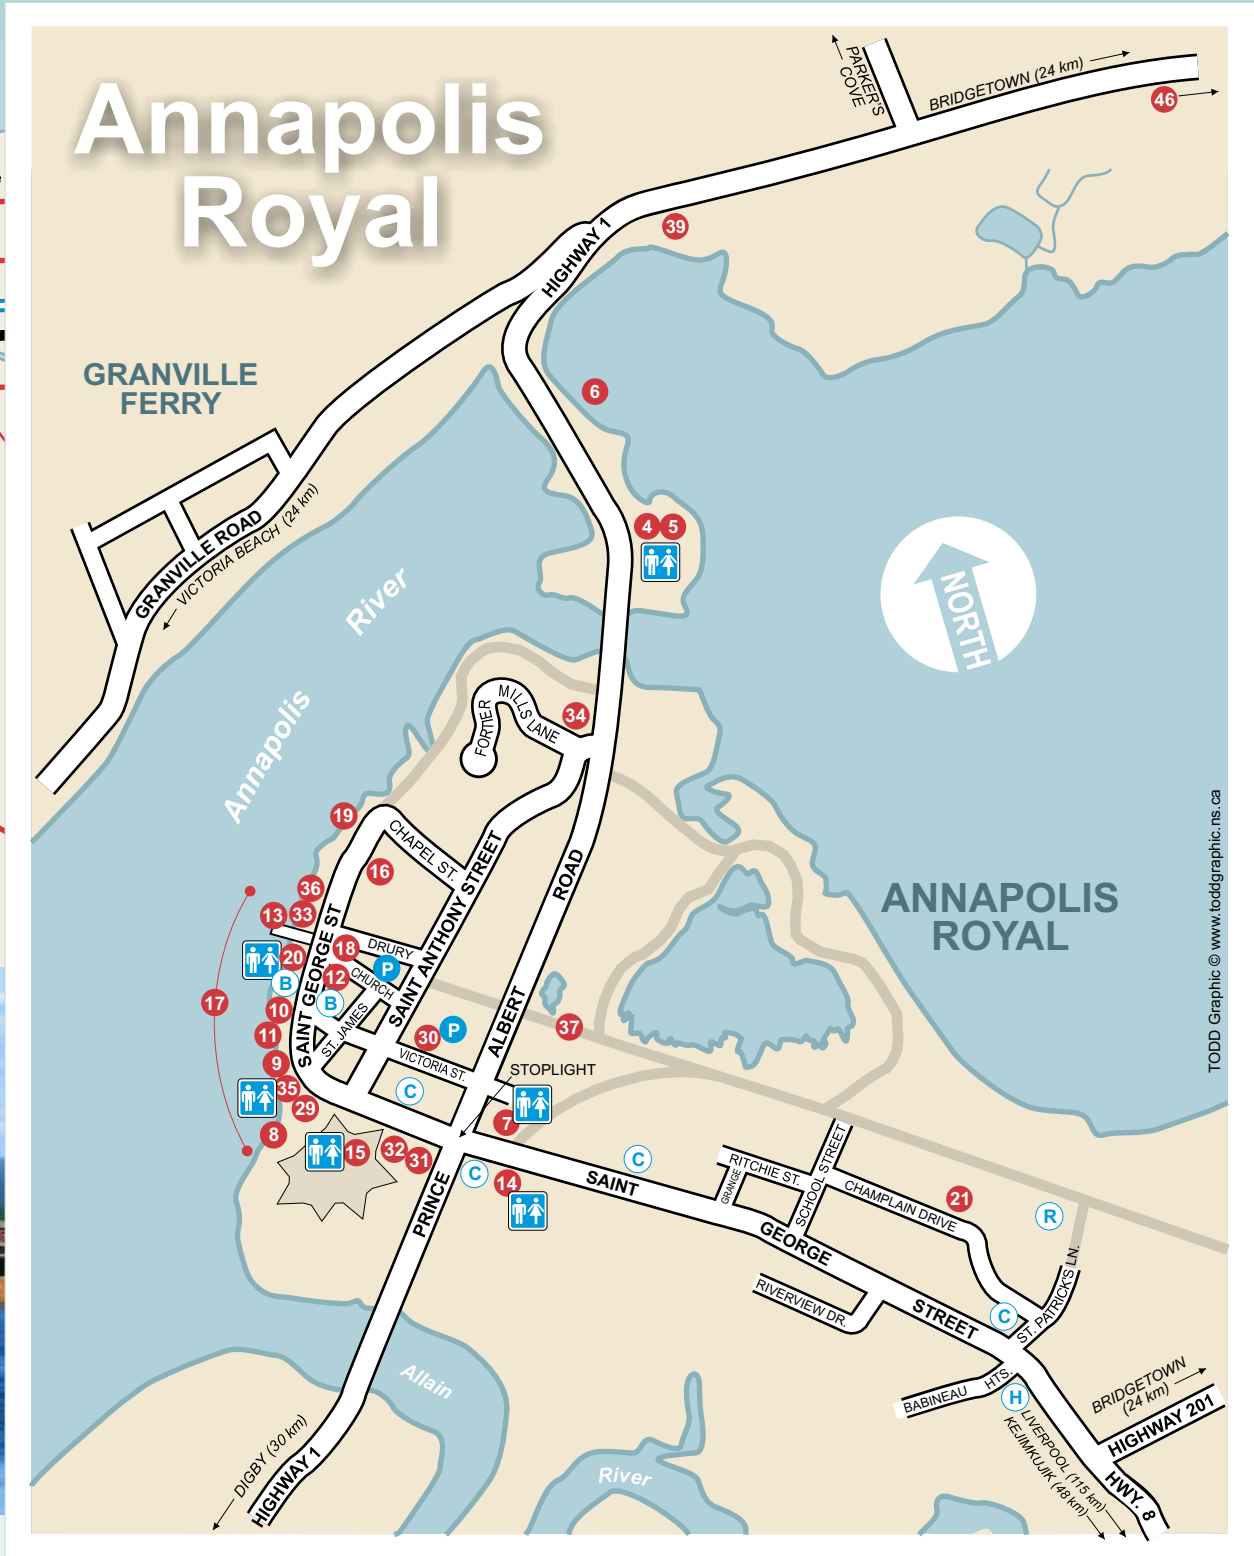

# Area

4 5 Visitor Info Centre & Tidal Power Plant

TODD Graphic © www.todographic.ns.ca

(Melanson)

Historic Lighthouse

15

Fort Anne National Historic Site

18

Farmers and Traders Market

14

Historic Gardens

20

King's Theatre