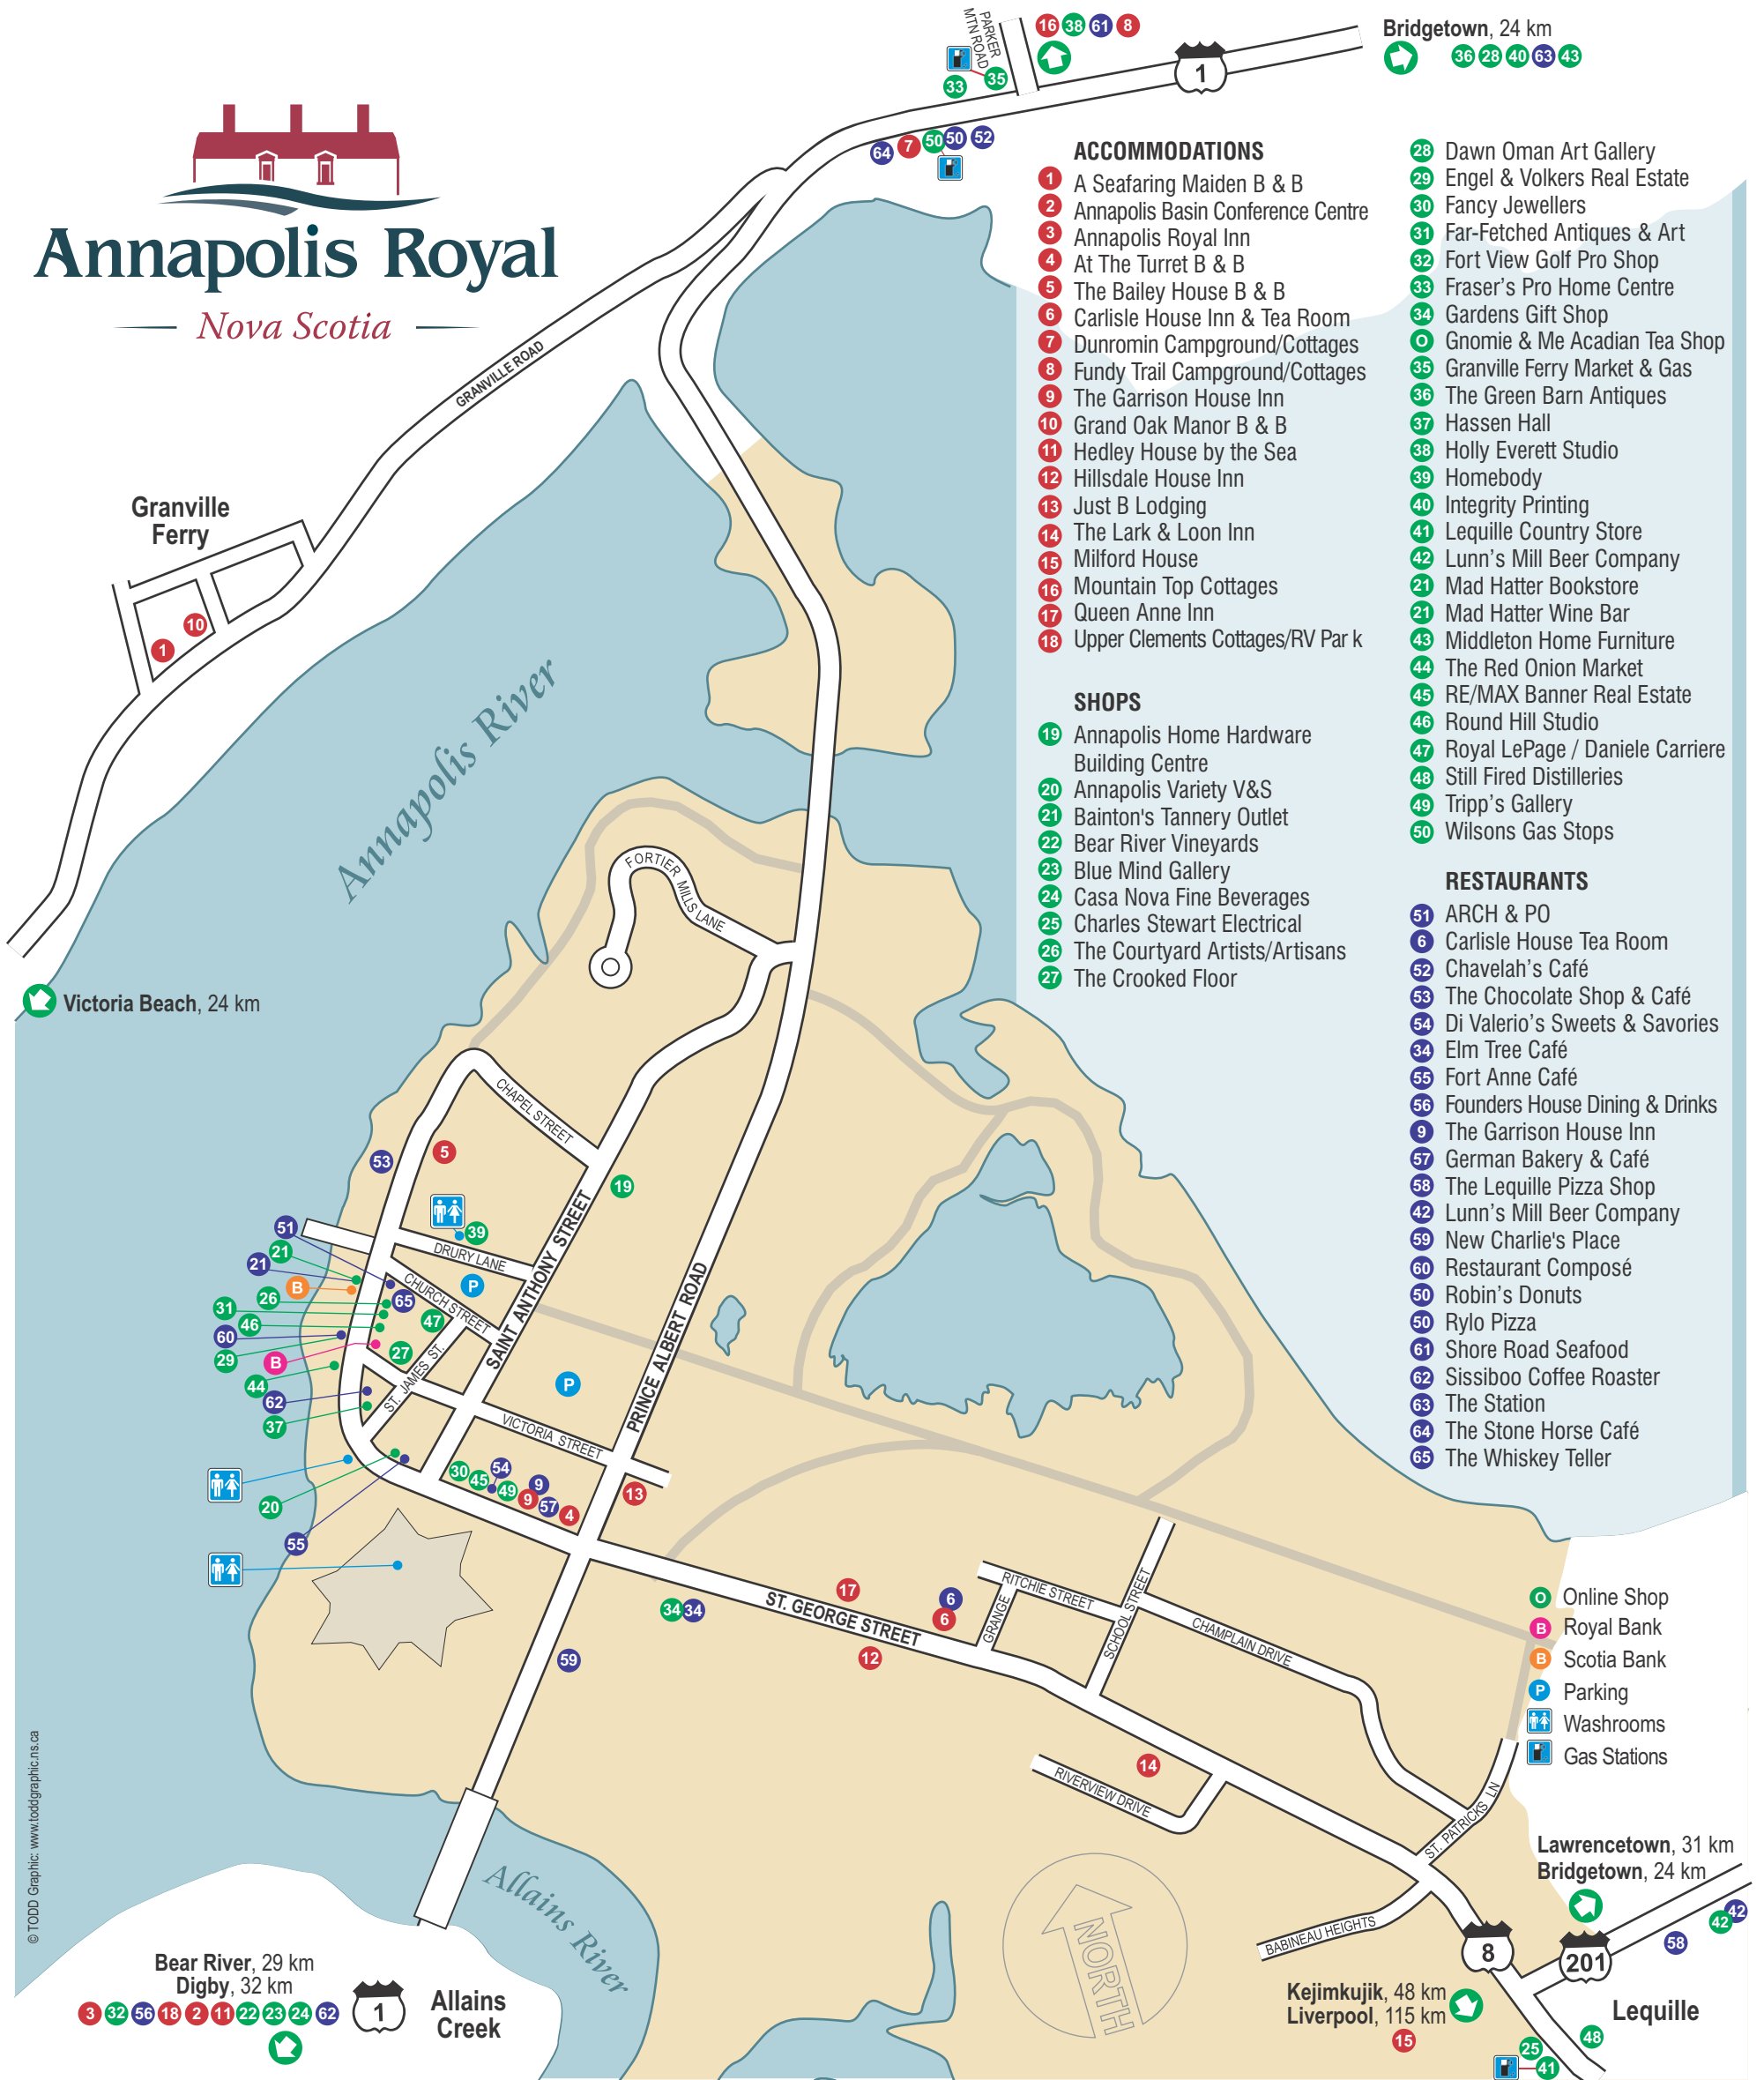

Annapolis Royal

Nova Scotia

1. ### ACCOMMODATIONS
2. 1 A Seafaring Maiden B & B
   - 2 Annapolis Basin Conference Centre
   - 3 Annapolis Royal Inn
   - 4 At The Turret B & B
   - 5 The Bailey House B & B
   - 6 Carlisle House Inn & Tea Room
   - 7 Dunromin Campground/Cottages
   - 8 Fundy Trail Campground/Cottages
   - 9 The Garrison House Inn
   - 10 Grand Oak Manor B & B
   - 11 Hedley House by the Sea
   - 12 Hillsdale House Inn
   - 13 Just B Lodging
   - 14 The Lark & Loon Inn
   - 15 Milford House
   - 16 Mountain Top Cottages
   - 17 Queen Anne Inn
   - 18 Upper Clements Cottages/RV Park

1. ### SHOPS
2. 19 Annapolis Home Hardware Building Centre
   - 20 Annapolis Variety V&S
   - 21 Bainton's Tannery Outlet
   - 22 Bear River Vineyards
   - 23 Blue Mind Gallery
   - 24 Casa Nova Fine Beverages
   - 25 Charles Stewart Electrical
   - 26 The Courtyard Artists/Artisans
   - 27 The Crooked Floor

- 28 Dawn Oman Art Gallery
- 29 Engel & Volkers Real Estate
- 30 Fancy Jewellers
- 31 Far-Fetched Antiques & Art
- 32 Fort View Golf Pro Shop
- 33 Fraser's Pro Home Centre
- 34 Gardens Gift Shop
- 35 Gnomie & Me Acadian Tea Shop
- 36 Granville Ferry Market & Gas
- 37 The Green Barn Antiques
- 38 Hassen Hall
- 39 Holly Everett Studio
- 40 Homebody
- 41 Integrity Printing
- 42 Lequille Country Store
- 43 Lunn's Mill Beer Company
- 44 Mad Hatter Bookstore
- 45 Mad Hatter Wine Bar
- 46 Middleton Home Furniture
- 47 The Red Onion Market
- 48 RE/MAX Banner Real Estate
- 49 Round Hill Studio
- 50 Royal LePage / Daniele Carriere
- 51 Still Fired Distilleries
- 52 Tripp's Gallery
- 53 Wilsons Gas Stops

1. ### RESTAURANTS
2. 51 ARCH & PO
   - 6 Carlisle House Tea Room
   - 52 Chavelah's Café
   - 53 The Chocolate Shop & Café
   - 54 Di Valerio's Sweets & Savories
   - 34 Elm Tree Café
   - 55 Fort Anne Café
   - 56 Founders House Dining & Drinks
   - 9 The Garrison House Inn
   - 57 German Bakery & Café
   - 58 The Lequille Pizza Shop
   - 42 Lunn's Mill Beer Company
   - 59 New Charlie's Place
   - 60 Restaurant Composé
   - 50 Robin's Donuts
   - 50 Rylo Pizza
   - 61 Shore Road Seafood
   - 62 Sissiboo Coffee Roaster
   - 63 The Station
   - 64 The Stone Horse Café
   - 65 The Whiskey Teller

- O Online Shop
- B Royal Bank
- S Scotia Bank
- P Parking
- W Washrooms
- G Gas Stations

- Bear River, 29 km
- Digby, 32 km
- 1 Allains Creek

- Kejimikujik, 48 km
- Liverpool, 115 km
- Lawrencetown, 31 km
- Bridgetown, 24 km
- Lequille