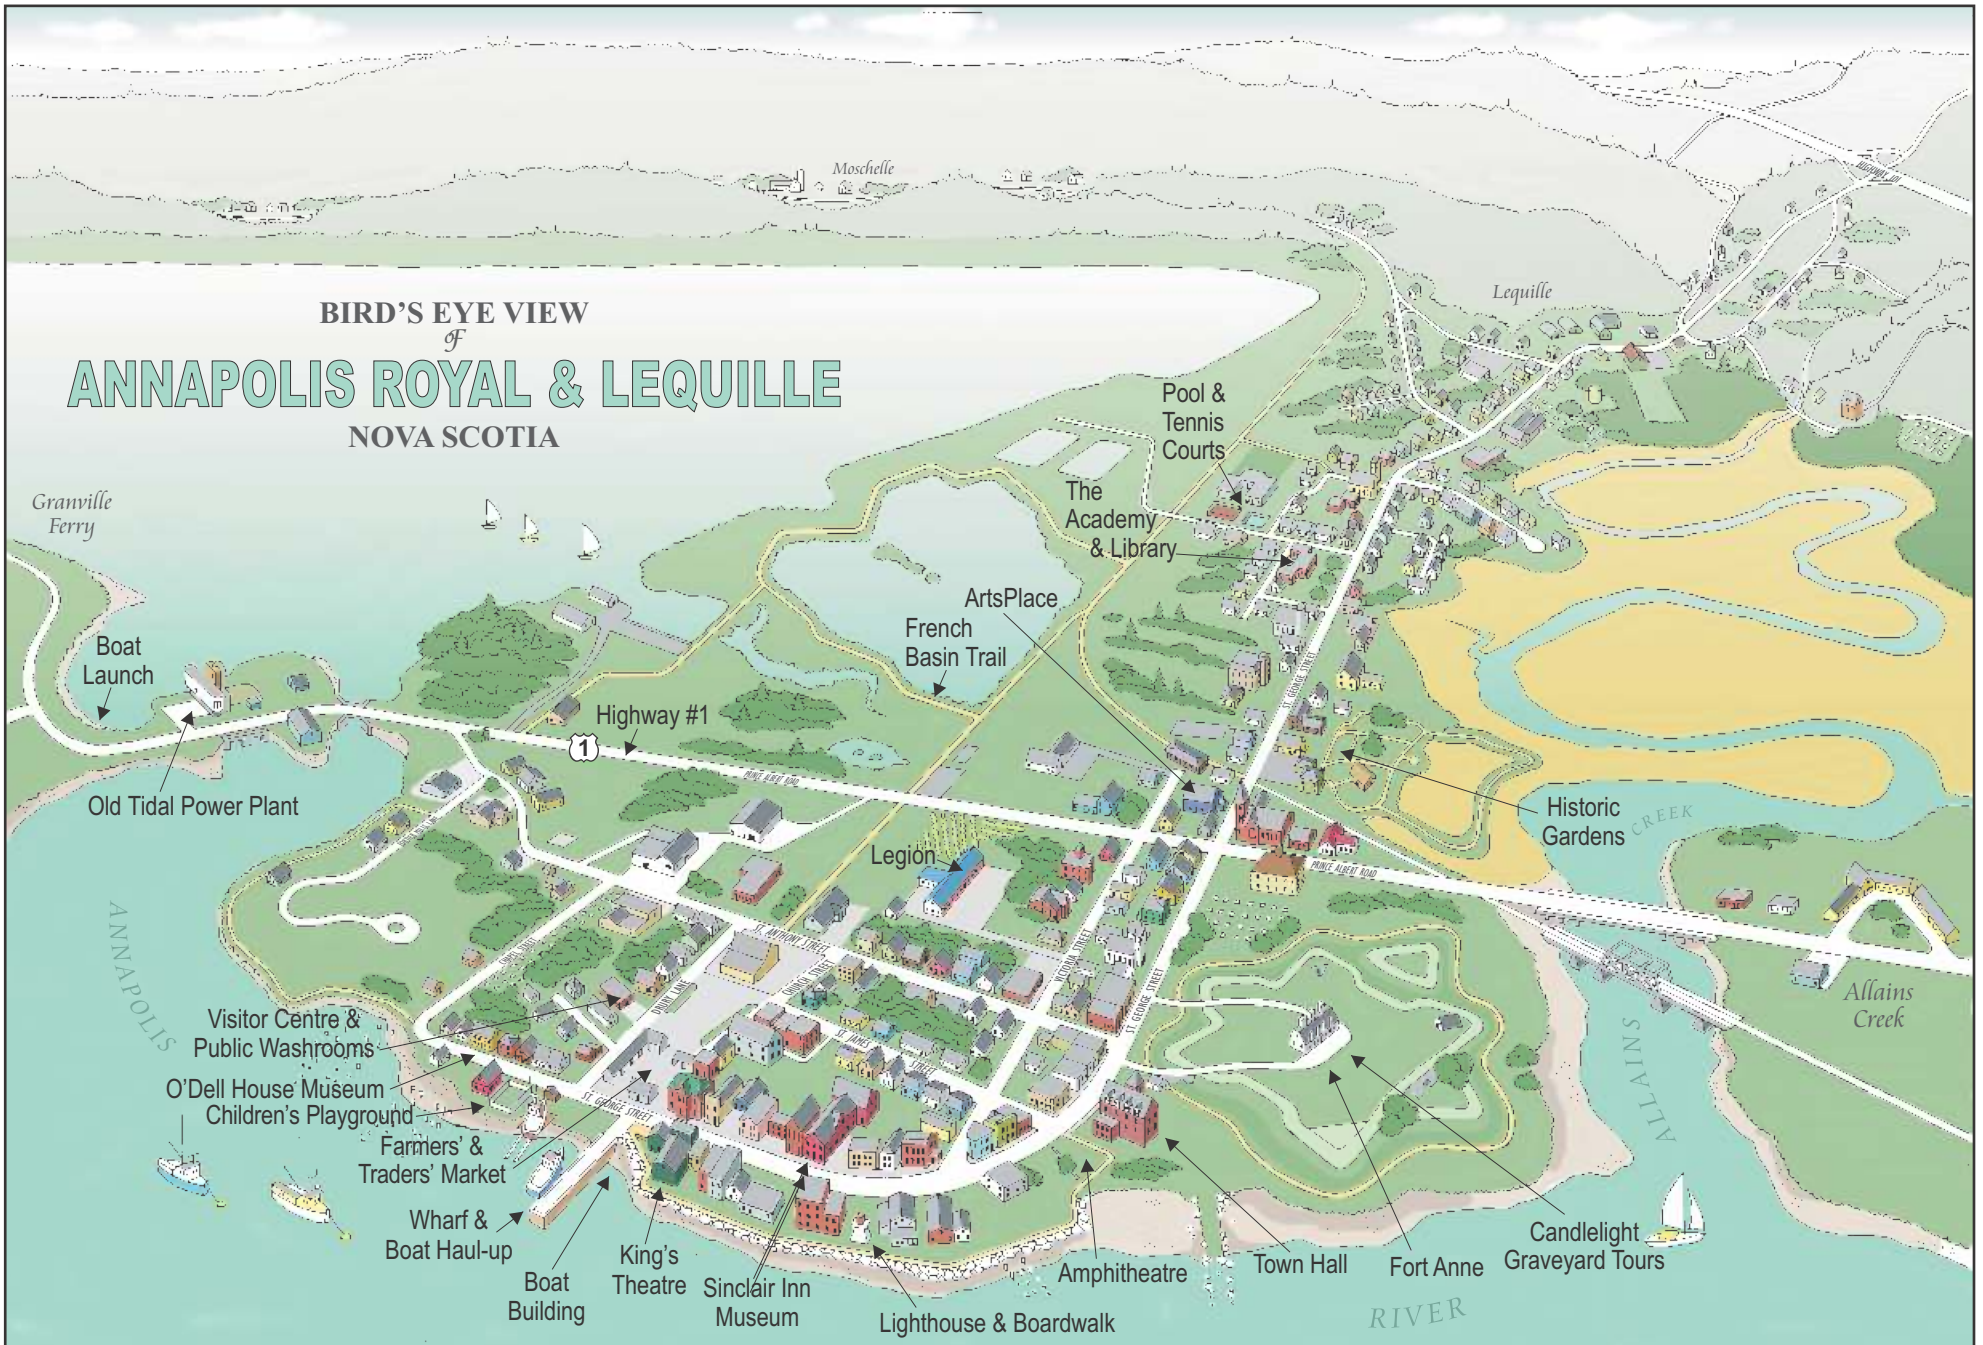

BIRD'S EYE VIEW
of
ANNAPOLIS ROYAL & LEQUILLE
NOVA SCOTIA

Granville Ferry

Moschelle

Lequille

Boat Launch

Pool & Tennis Courts

The Academy & Library

ArtsPlace
French Basin Trail

Highway #1

Old Tidal Power Plant

Historic Gardens

Legion

Allains Creek

Visitor Centre & Public Washrooms

O'Dell House Museum
Children's Playground

Farmers' & Traders' Market

Wharf & Boat Haul-up

Boat Building

King's Theatre

Sinclair Inn Museum

Lighthouse & Boardwalk

Amphitheatre

Town Hall

Fort Anne

Candlelight Graveyard Tours